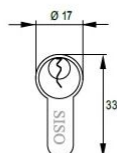

PRODUCT SHEET

Description:

Profile Cylinder, Brass Polished, 100mm (45+10+45mm) FAB Key Way, W/3 SISO Metal Keys, W/Screw

Item number:

14.60.129-0

Units	Box	Carton	HS Code	Barcode
Pcs.	10	50	8301600090	 5704866051439