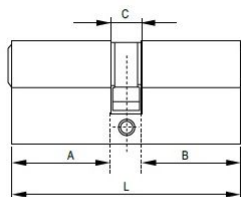

PRODUCT SHEET

Description:

Profile Cylinder, Brass Polished, 100mm (45+10+45mm) FAB Key Way, W/3 SISO Metal Keys, W/Screw

Item number:

14.60.129-0

Units	Box	Carton	HS Code	Barcode
Pcs.	10	50	8301600090	 5704866051439